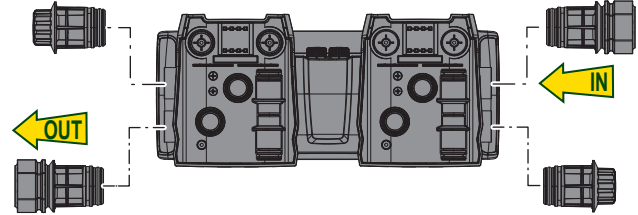

OK

OK

OK

OK

NO

NO

Visit [Plumb2u](#)

See product