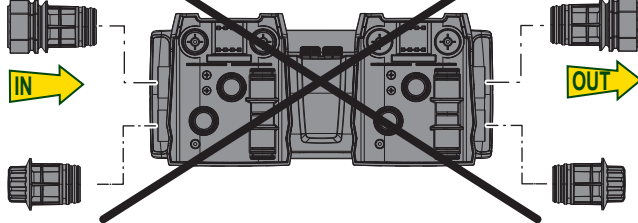

OK

OK

OK

OK

NO

NO

Visit [Plumb2u](#)

See product