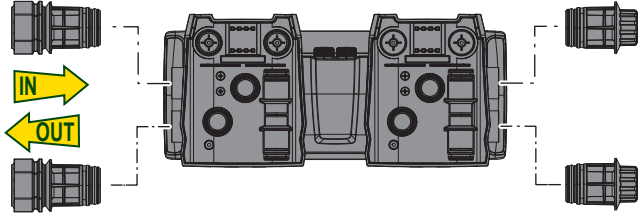

OK

OK

OK

OK

NO

NO

Visit [Plumb2u](#)

See product