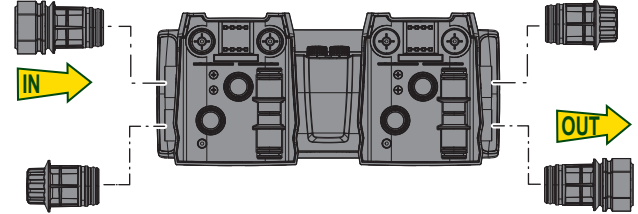

OK

OK

OK

OK

NO

NO

Visit [Plumb2u](#)

See product