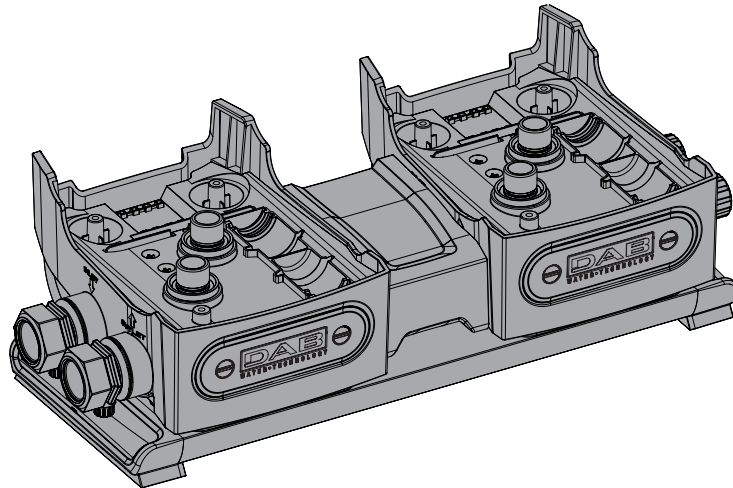

E.SYTWIN

Visit [Plumb2u](https://www.plumb2u.com)

See product

Visit [Plumb2u](https://www.plumb2u.com)

See product

9	2	THREAD GUARD PLUG D.1 1/4
8	2	FCT EXTERNAL FITTING
7	2	PLUG 3/8 BLACK CROSS -PA66+30GF
6	8	CLIP - SQUARE SECT.4 - SPAN 41,5
5	2	CAP 1" BLACK WRAS
4	2	FCT RETAINER DEVICE
3	4	FCT LOGO PLATE STOPPER
2	2	FCT LOGO PLATE
1	1	BASE AND SUPPORT BASE TWIN E.SYBOX
Index	Q.ty	Description

18	2	FCT MANIFOLD
17	1	KIT SCREWS
16	1	KIT O-RING TWIN
15	1	KIT O-RING FCT
14	4	FCT INTERNAL FITTING
13	2	FCT COVER
12	2	CONNECTION CUP FITTING FCT
11	4	O-RING 28.17X3.53 FKM70 GREEN
10	4	PLUG FOR PIPE 1
Index	Q.ty	Description