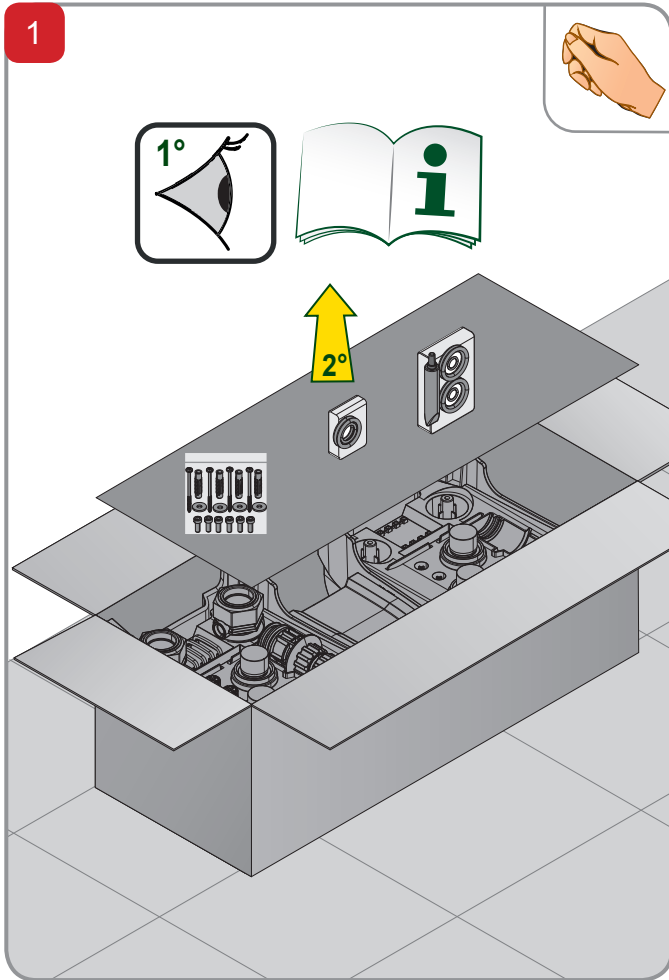

9	2	THREAD GUARD PLUG D.1 1/4
8	2	FCT EXTERNAL FITTING
7	2	PLUG 3/8 BLACK CROSS -PA66+30GF
6	8	CLIP - SQUARE SECT.4 - SPAN 41,5
5	2	CAP 1" BLACK WRAS
4	2	FCT RETAINER DEVICE
3	4	FCT LOGO PLATE STOPPER
2	2	FCT LOGO PLATE
1	1	BASE AND SUPPORT BASE TWIN E.SYBOX
Index	Q.ty	Description

18	2	FCT MANIFOLD
17	1	KIT SCREWS
16	1	KIT O-RING TWIN
15	1	KIT O-RING FCT
14	4	FCT INTERNAL FITTING
13	2	FCT COVER
12	2	CONNECTION CUP FITTING FCT
11	4	O-RING 28.17X3.53 FKM70 GREEN
10	4	PLUG FOR PIPE 1
Index	Q.ty	Description

Visit Plumb2u

See product