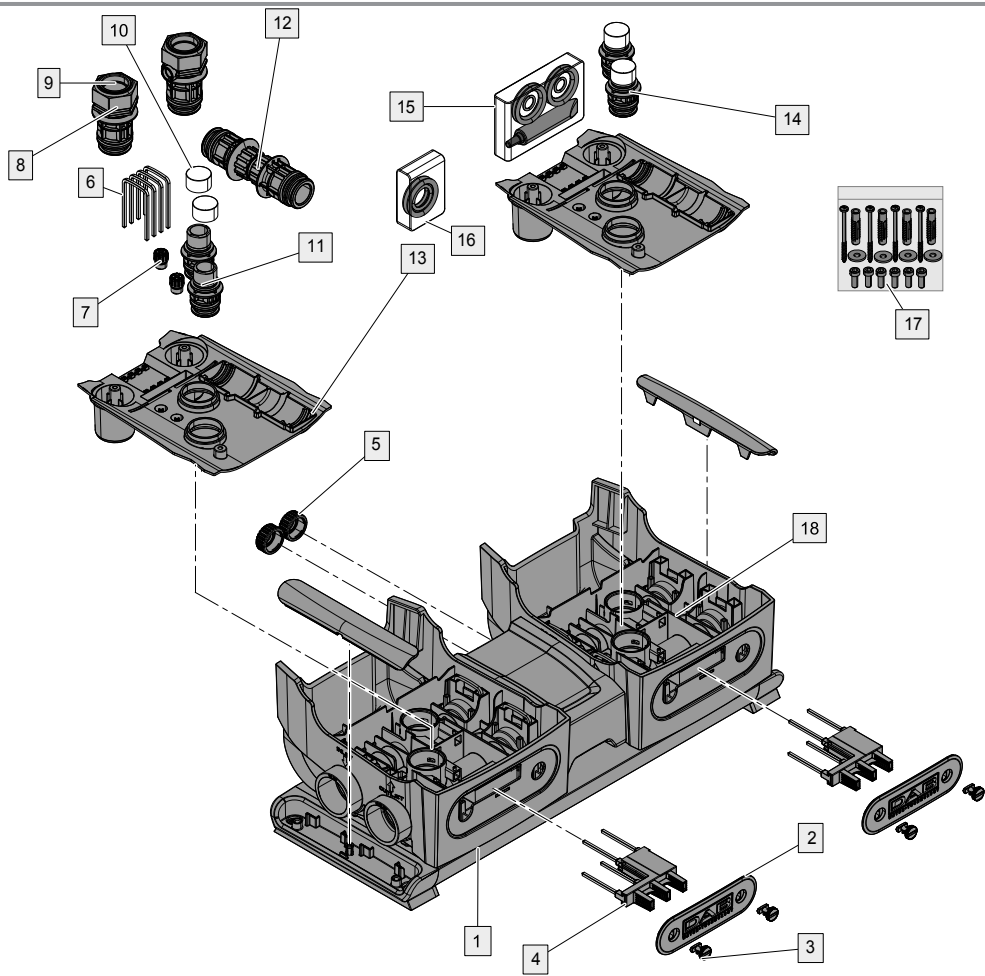

E.SYTWIN

Visit [Plumb2u](https://www.plumb2u.com)

See product

Visit [Plumb2u](https://www.plumb2u.com)

See product

9	2	THREAD GUARD PLUG D.1 1/4
8	2	FCT EXTERNAL FITTING
7	2	PLUG 3/8 BLACK CROSS -PA66+30GF
6	8	CLIP - SQUARE SECT.4 - SPAN 41,5
5	2	CAP 1" BLACK WRAS
4	2	FCT RETAINER DEVICE
3	4	FCT LOGO PLATE STOPPER
2	2	FCT LOGO PLATE
1	1	BASE AND SUPPORT BASE TWIN E.SYBOX
Index	Q.ty	Description

18	2	FCT MANIFOLD
17	1	KIT SCREWS
16	1	KIT O-RING TWIN
15	1	KIT O-RING FCT
14	4	FCT INTERNAL FITTING
13	2	FCT COVER
12	2	CONNECTION CUP FITTING FCT
11	4	O-RING 28.17X3.53 FKM70 GREEN
10	4	PLUG FOR PIPE 1
Index	Q.ty	Description