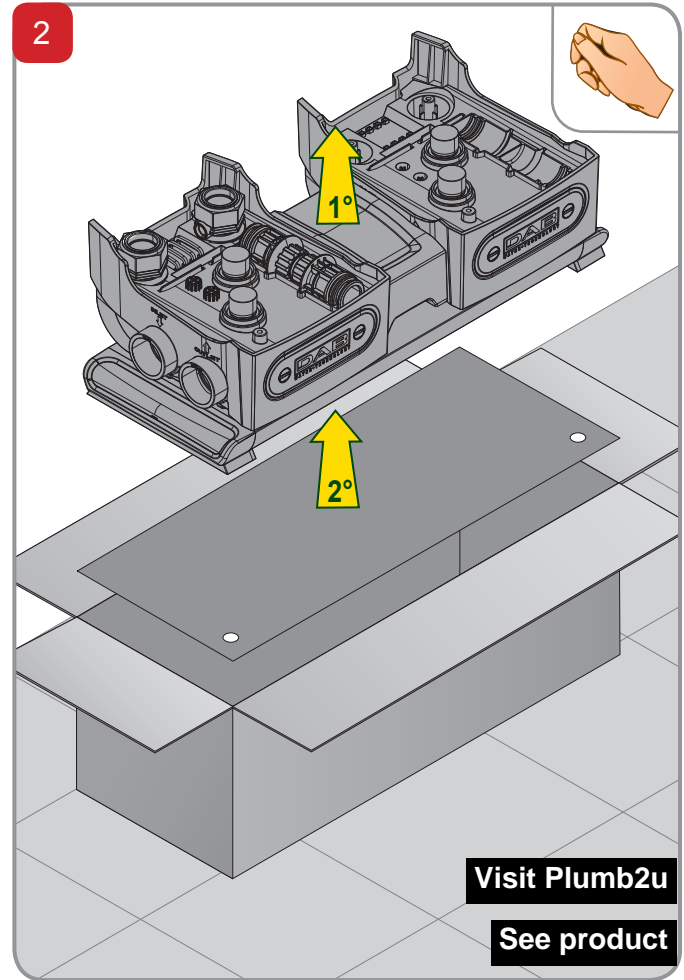

9	2	THREAD GUARD PLUG D.1 1/4
8	2	FCT EXTERNAL FITTING
7	2	PLUG 3/8 BLACK CROSS -PA66+30GF
6	8	CLIP - SQUARE SECT.4 - SPAN 41,5
5	2	CAP 1" BLACK WRAS
4	2	FCT RETAINER DEVICE
3	4	FCT LOGO PLATE STOPPER
2	2	FCT LOGO PLATE
1	1	BASE AND SUPPORT BASE TWIN E.SYBOX
Index	Q.ty	Description

18	2	FCT MANIFOLD
17	1	KIT SCREWS
16	1	KIT O-RING TWIN
15	1	KIT O-RING FCT
14	4	FCT INTERNAL FITTING
13	2	FCT COVER
12	2	CONNECTION CUP FITTING FCT
11	4	O-RING 28.17X3.53 FKM70 GREEN
10	4	PLUG FOR PIPE 1
Index	Q.ty	Description

Visit Plumb2u

See product