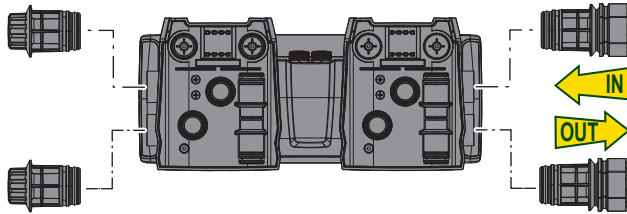

OK

OK

OK

OK

NO

NO

Visit [Plumb2u](#)

See product